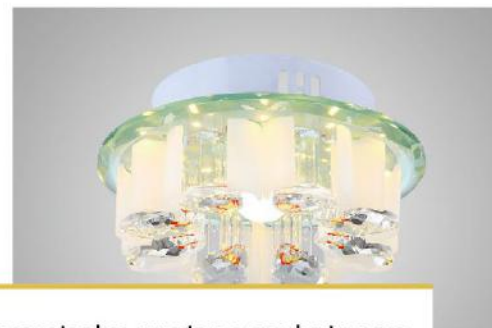

Item: **TM-410**
Size: Ø180mm
Lamp: LED 12W
Base LED: Con 3 cambios calida / bca / intermedia
LED Bulb: 6000K