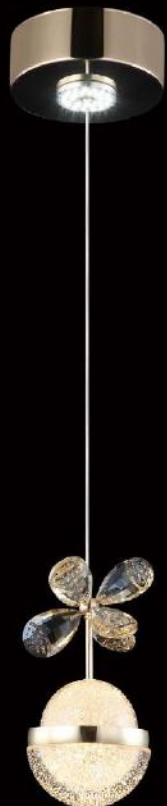

Item: **TM-310**
Size: Ø600*H322mm
Lamp: LED 12*6W + BASE LED 10*11W
Base LED: Con 3 cambios calida / bca / intermedia
Lamp arm 6000K
Con control remoto

Item: B-4005-5
Size: Ø300mm+4*50mm
Lamp: LED 41W

Item: B-4005-4
Size: Ø300mm+4*50mm
Lamp: LED 41W

Item: TM-110
Size: Ø350*H1000mm
Lamp: Base LED 3*5W + LED 4*5W
Con 3 cambios calida / bca / intermedia

Item: TM-100
Size: Ø120*H1000mm
Lamp: Base LED 1*5W + LED 1*5W
Con 3 cambios calida / bca / intermedia

Conoce todos nuestros productos en:
LUZTHINK.COM

Item: TM-90
Size: Ø300*H1000mm
Lamp: Base LED 3*5W + LED 4*8W

Item: TM-120
Size: Ø120*H1000mm
Lamp: Base LED 1*5W Lamp LED 1*5W

Item: TM-80
Size: Ø120*H1000mm
Lamp: Base LED 1*5W + LED 1*8W

Item: TM-130
Size: Ø350*H1000mm
Lamp: Base LED 3*5W + LED 4*5W

Item: **TM-70**
 Size: Ø350*H1000mm
 Lamp: Base LED 3*5W + LED 4*8W

Item: **TM-60**
 Size: Ø120*H1000mm
 Lamp: Base LED 1*5W + LED 1*8W

Item: **TM-150**
 Size: Ø350*H1000mm
 Lamp: Base LED 3*5W + LED 4*5W