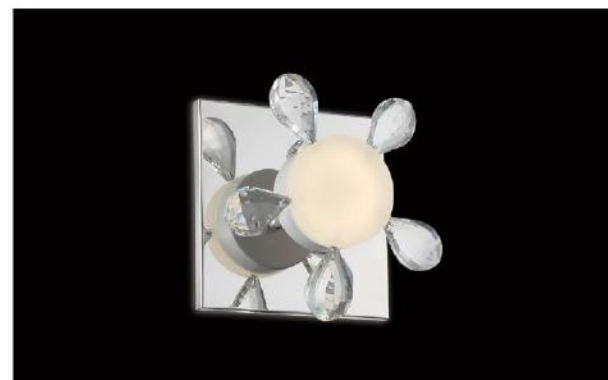

Item: TM-10
Size: L140*W140*H60mm
Lamp: LED 1*5W
Con 3 cambios calida / bca / intermedia