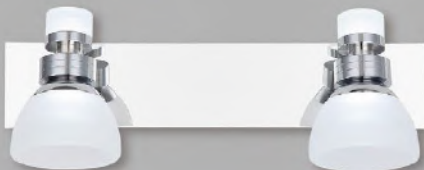

Item: B-4004-2
Size: L300*W130*H110mm
Lamp: LED 2*5W