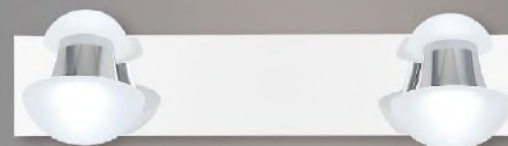

Item: B-4004-5
Size: L300*W130*H80mm
Lamp: LED 2*5W