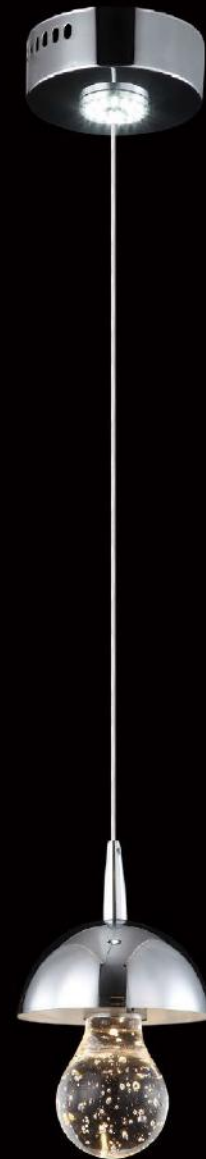

Item: B-4005-4
Size: Ø300mm+4*50mm
Lamp: LED 41W

Item: TM-110
Size: Ø350*H1000mm
Lamp: Base LED 3*5W + LED 4*5W
Con 3 cambios calida / bca / intermedia

Item: TM-100
Size: Ø120*H1000mm
Lamp: Base LED 1*5W + LED 1*5W
Con 3 cambios calida / bca / intermedia

Item: TM-130
Size: Ø350*H1000mm
Lamp: Base LED 3*5W + LED 4*5W

Item: **TM-70**
 Size: Ø350*H1000mm
 Lamp: Base LED 3*5W + LED 4*8W

Item: **TM-60**
 Size: Ø120*H1000mm
 Lamp: Base LED 1*5W + LED 1*8W

Item: **TM-150**
 Size: Ø350*H1000mm
 Lamp: Base LED 3*5W + LED 4*5W

Item: TM-180
Size: L230*W230*H260mm
Lamp: Lamp LED 1*23W

Item: TM-170
Size: L370*W370*H320mm
Lamp: Base 3*3W + LED 4*23W

Item: **TM-200**
Size: D300*H1000mm
Lamp: LED 3*5W

Item: **TM-210**
Size: D120*H1000mm
Lamp: LED 1*5W

Item: **TM-230**
Size: D120*H1000mm
Lamp: LED 1*5W

Item: **TM-220**
Size: D300*H1000mm
Lamp: LED 3*5W

Item: **TM-620**
Size: Ø480xH1100mm
Lamp: Base LED 4*3W + LED 7*3W + Circle 1*30W
Color: Base LED 6000K + Lamp LED 4000K