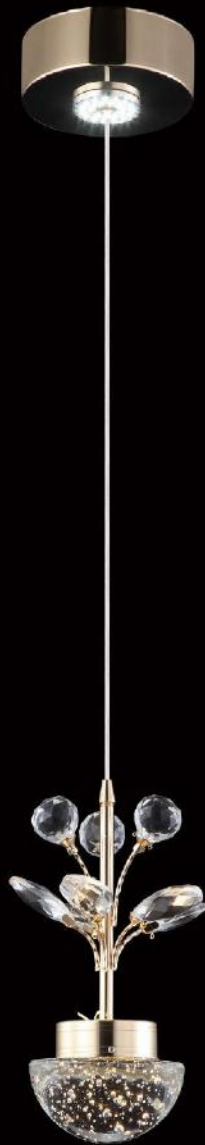

Item: **TM-310**
Size: Ø600*H322mm
Lamp: LED 12*6W + BASE LED 10*11W
Base LED: Con 3 cambios calida / bca / intermedia
Lamp arm 6000K
Con control remoto

Item: B-4005-5
Size: Ø300mm+4*50mm
Lamp: LED 41W

Item: B-4005-4
Size: Ø300mm+4*50mm
Lamp: LED 41W

Item: TM-110
Size: Ø350*H1000mm
Lamp: Base LED 3*5W + LED 4*5W
Con 3 cambios calida / bca / intermedia

Item: TM-100
Size: Ø120*H1000mm
Lamp: Base LED 1*5W + LED 1*5W
Con 3 cambios calida / bca / intermedia

Conoce todos nuestros productos en:
LUZTHINK.COM

Item: TM-90
Size: Ø300*H1000mm
Lamp: Base LED 3*5W + LED 4*8W

Item: TM-120
Size: Ø120*H1000mm
Lamp: Base LED 1*5W Lamp LED 1*5W

Item: TM-80
Size: Ø120*H1000mm
Lamp: Base LED 1*5W + LED 1*8W

Item: TM-130
Size: Ø350*H1000mm
Lamp: Base LED 3*5W + LED 4*5W

Item: **TM-70**
 Size: Ø350*H1000mm
 Lamp: Base LED 3*5W + LED 4*8W

Item: **TM-60**
 Size: Ø120*H1000mm
 Lamp: Base LED 1*5W + LED 1*8W

Item: **TM-150**
 Size: Ø350*H1000mm
 Lamp: Base LED 3*5W + LED 4*5W