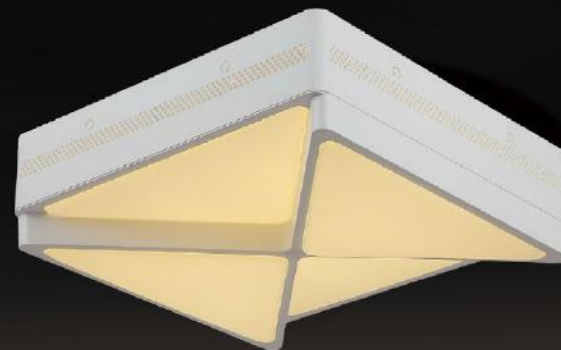

Item: C-2093/70
Size: Ø360*H360mm
Lamp: LED 20W
Con tres cambios calida / bca / intermedia